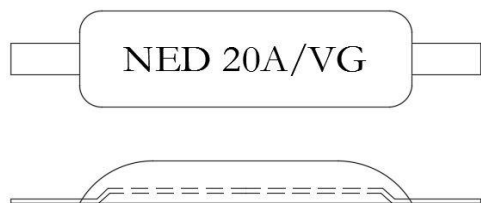

NED 20A.VG

Dimensions

	Metric	Imperial
Net weight	: 02 kg	04 lb
Gross weight	: 02 kg	05 lb
Length	: 300 mm	12"
Length with inserts	: 425 mm	1' 05"
Width top	: 90 mm	04"
Width inserts	: 30 mm	01"
Height	: 40 mm	02"
Height inserts	: 4 mm	00"