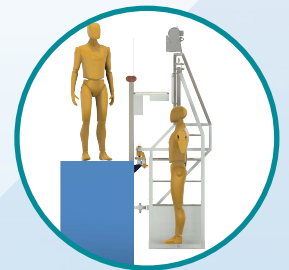

Flexible Systems Tailored to Your Needs

Our window washing systems are hand-operated for the left – right movements and electrically operated for the up- and down movements, fully tailored to meet specific customer requirements. This flexibility allows vessel owners and operators to choose the system that best fits their operational needs.

Fast Deployment, Maximum Efficiency

The system is designed for quick deployment while the vessel is at the quay for a short period. Thanks to a proven winch and basket system for window washers, setup is fast and efficient, allowing cleaning operations to be completed within tight timeframes.

Cost Savings & Certified Safety

With a Lloyd’s approved concept, vessel owners benefit from reduced operational costs, increased flexibility, and safe, reliable operation. The system combines cost efficiency with certified safety, ensuring full compliance with the highest industry standards. The systems for level 3 and level 6 are defined as being Suspended Access Equipment (per EN 1808).

Reliable and Approved Performance

Designed for consistent and dependable use, the system delivers proven performance in real operational conditions. Thanks to its robust design and high-quality materials, operators can rely on a solution that performs efficiently, even in the most demanding marine environments.

Built for Marine Quality

At Ned Marine, quality comes first. We understand the challenges of marine environments and maintenance requirements, which is why we only use high-quality materials designed to perform under the most demanding conditions.

Experience You Can Trust

Ned Marine is a leading manufacturer of aluminum gangways and window washing systems for cruise vessels. With our own production facility in the Netherlands, we deliver true 100% Dutch quality. We ship and service worldwide, supporting our clients wherever they operate.

Ready to Optimize Your Window Cleaning Process?

Looking for a safe, efficient and cost-effective solution for your cruise vessel? Contact Ned Marine Services BV today and request more information or a tailored quotation.

Ned Marine Services BV

📍 Wolweverstraat 43
2984 CE Ridderkerk
The Netherlands

📞 +31180420055

✉️ sales@nedmarine.com

🌐 www.nedmarine.com