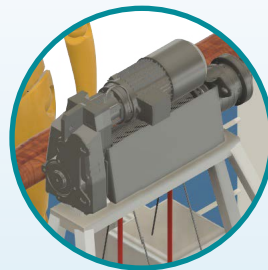

Flexible Systems Tailored to Your Needs

Our window washing systems are hand-operated for the left – right movements and electrically operated for the up- and down movements, fully tailored to meet specific customer requirements. This flexibility allows vessel owners and operators to choose the system that best fits their operational needs.

Fast Deployment, Maximum Efficiency

The system is designed for quick deployment while the vessel is at the quay for a short period. Thanks to a proven winch and basket system for window washers, setup is fast and efficient, allowing cleaning operations to be completed within tight timeframes.

Cost Savings & Certified Safety

With a Lloyd’s approved concept, vessel owners benefit from reduced operational costs, increased flexibility, and safe, reliable operation. The system combines cost efficiency with certified safety, ensuring full compliance with the highest industry standards. The systems for level 3 and level 6 are defined as being Suspended Access Equipment (per EN 1808).

Reliable and Approved Performance

Designed for consistent and dependable use, the system delivers proven performance in real operational conditions. Thanks to its robust design and high-quality materials, operators can rely on a solution that performs efficiently, even in the most demanding marine environments.

Built for Marine Quality

At Ned Marine, quality comes first. We understand the challenges of marine environments and maintenance requirements, which is why we only use high-quality materials designed to perform under the most demanding conditions.

Experience You Can Trust

Ned Marine is a leading manufacturer of aluminum gangways and window washing systems for cruise vessels. With our own production facility in the Netherlands, we deliver true 100% Dutch quality. We ship and service worldwide, supporting our clients wherever they operate.

Ready to Optimize Your Window Cleaning Process?

Looking for a safe, efficient and cost-effective solution for your cruise vessel? Contact Ned Marine Services BV today and request more information or a tailored quotation.

Ned Marine Services BV

📍 Wolweverstraat 43
2984 CE Ridderkerk
The Netherlands

📞 +31180420055

✉️ sales@nedmarine.com

🌐 www.nedmarine.com